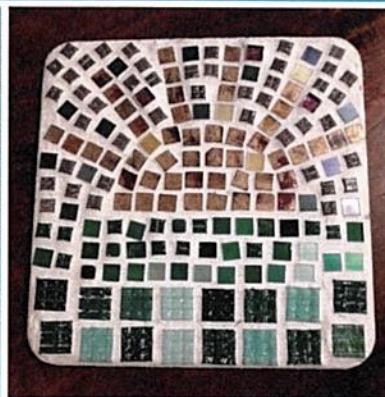

Half Term Workshops

Monday October 22nd - Thursday October 25th

www.HowSew.net

Crafting Workshops for children aged 8-13

Fairy/Elf Pot Plant
Monday Morning

Unicorn Pot Plant
Tuesday Morning

Mosaic Picture Tiles
Wednesday Morning

Desk Tidy
Thursday Morning

Clock Making
Monday Afternoon

Collage Canvas
Tuesday Afternoon

Tote Bag Printing
Wednesday Afternoon

Pop Art Canvas
Thursday Afternoon

Morning Workshops 9am - 12pm / Afternoon Workshops 12.30pm - 3.30pm
£20 per workshop or £30 for a full day of creative fun